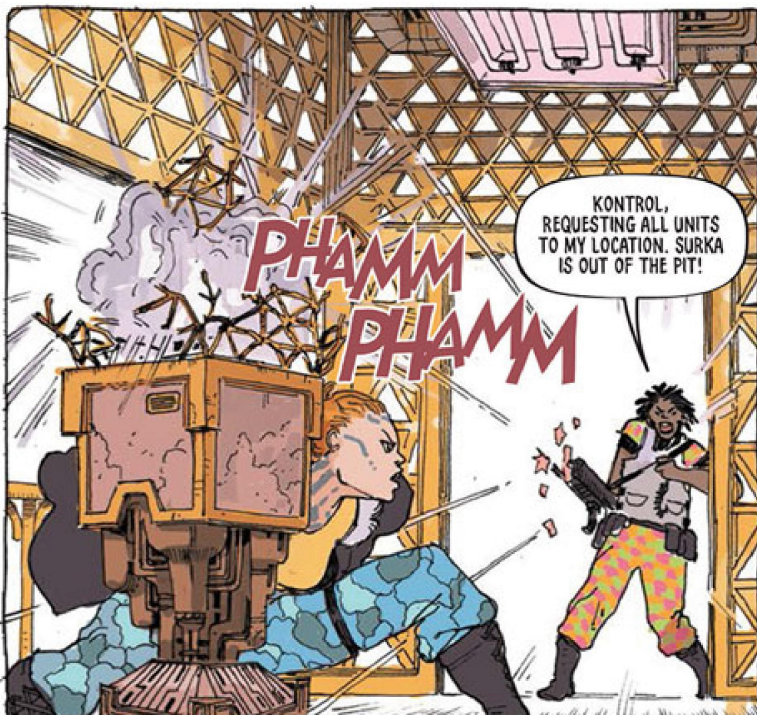

PHAMM PHAMM

KONTROL, REQUESTING ALL UNITS TO MY LOCATION. SURKA IS OUT OF THE PIT!