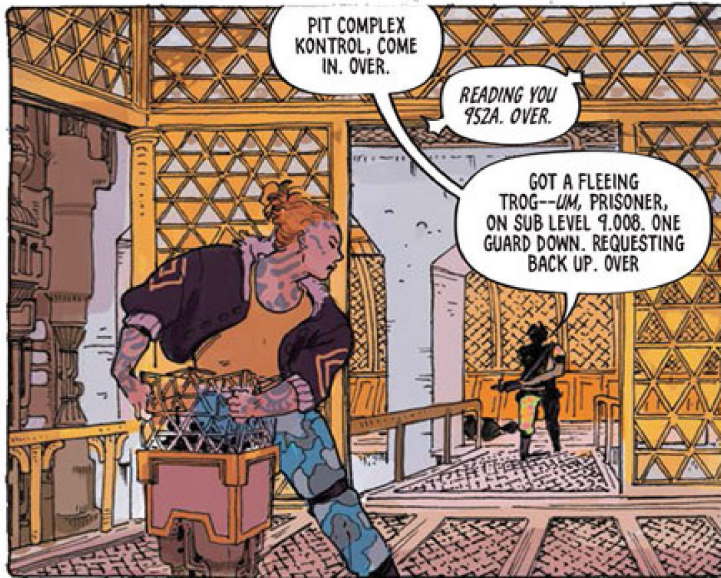

NOBODY'S GONNA CARE. I GOT IT OFF'A SURKA.

THE MURDERER?! SHE'S A MANIAC, TONZ!

SO? SHE'S SO FAR UNDERGROUND SHE AIN'T NEVER SEEING THE SKY AGAIN. LET ALONE JEWELRY.

PIT COMPLEX KONTROL, COME IN. OVER.

READING YOU 952A. OVER.

GOT A FLEEING TROG--UM, PRISONER, ON SUB LEVEL 9.008. ONE GUARD DOWN. REQUESTING BACK UP. OVER

LIQUIDATE ESCAPEE ON SIGHT. OVER.

C'MON KONTROL... THEN I'LL HAFTA' DRAG HER CARCASS AROUND ALL SHIFT. CAN I SHOOT HER AT CLOCK-OUT? OVER.