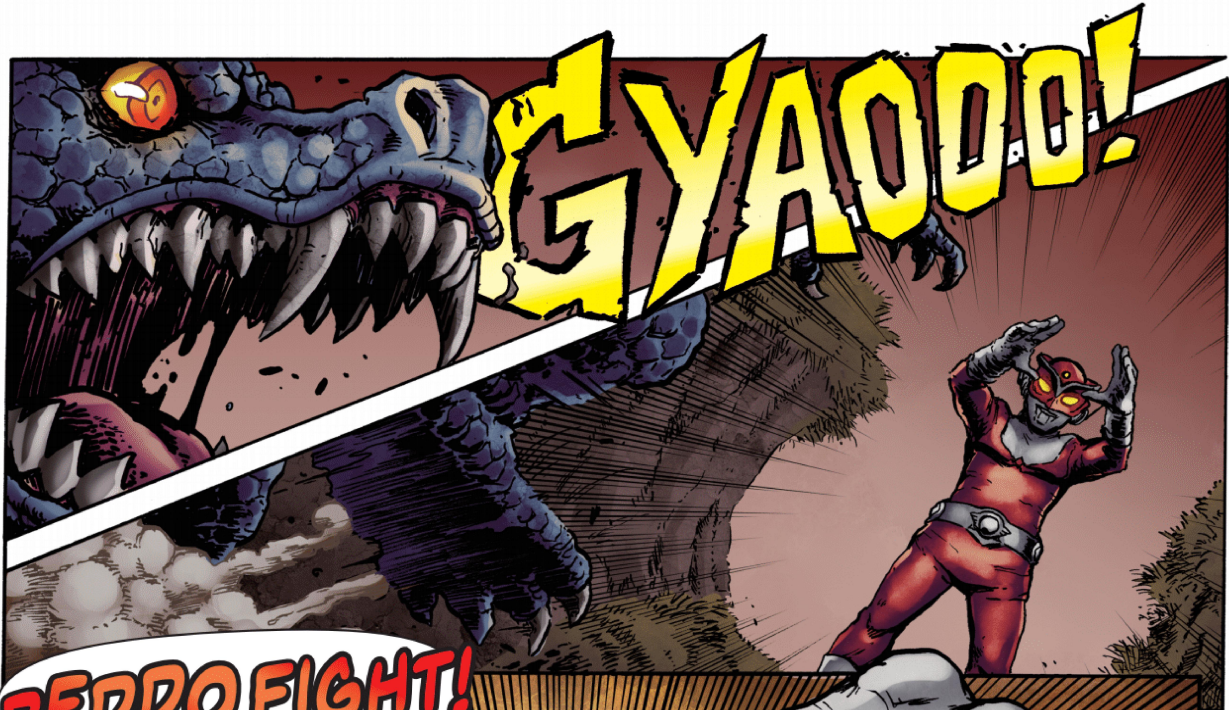

In the early 1970's, a mysterious transmission appeared on television sets across the country of Japan. It was a strange, violent, oddly beautiful series of images, in which a near-endless succession of bizarre creatures did battle with a "hero," his body covered in red. They fought on a desolate world of dead grass and fog-shrouded woods, occasionally peppered with artifacts not unlike those seen on Earth.

Many assumed it to be a weird television program for children, and it eventually faded from memory. The viewers could never have imagined that these images may have been from a reality that was not their own...and that they were not the intended audience...

IT IS A HARSH,
UNFORGIVING WORLD.

BUT EVEN IN A DESOLATE PLACE LIKE THIS,
BEREFT OF LOVE OR EXCESS...

LIFE CAN TAKE HOLD,
AND FIND NEW AND
STRANGE WAYS TO LIVE
WITH THE LAND.

HELPLESS KAIJU
REDMON

BUT THE PHENOMENON OF LIFE INEVITABLY
MEANS A RACE TO COMPETE, AND
COMPETITION MEANS THAT THERE IS PREY...

REDDO FIGHT!