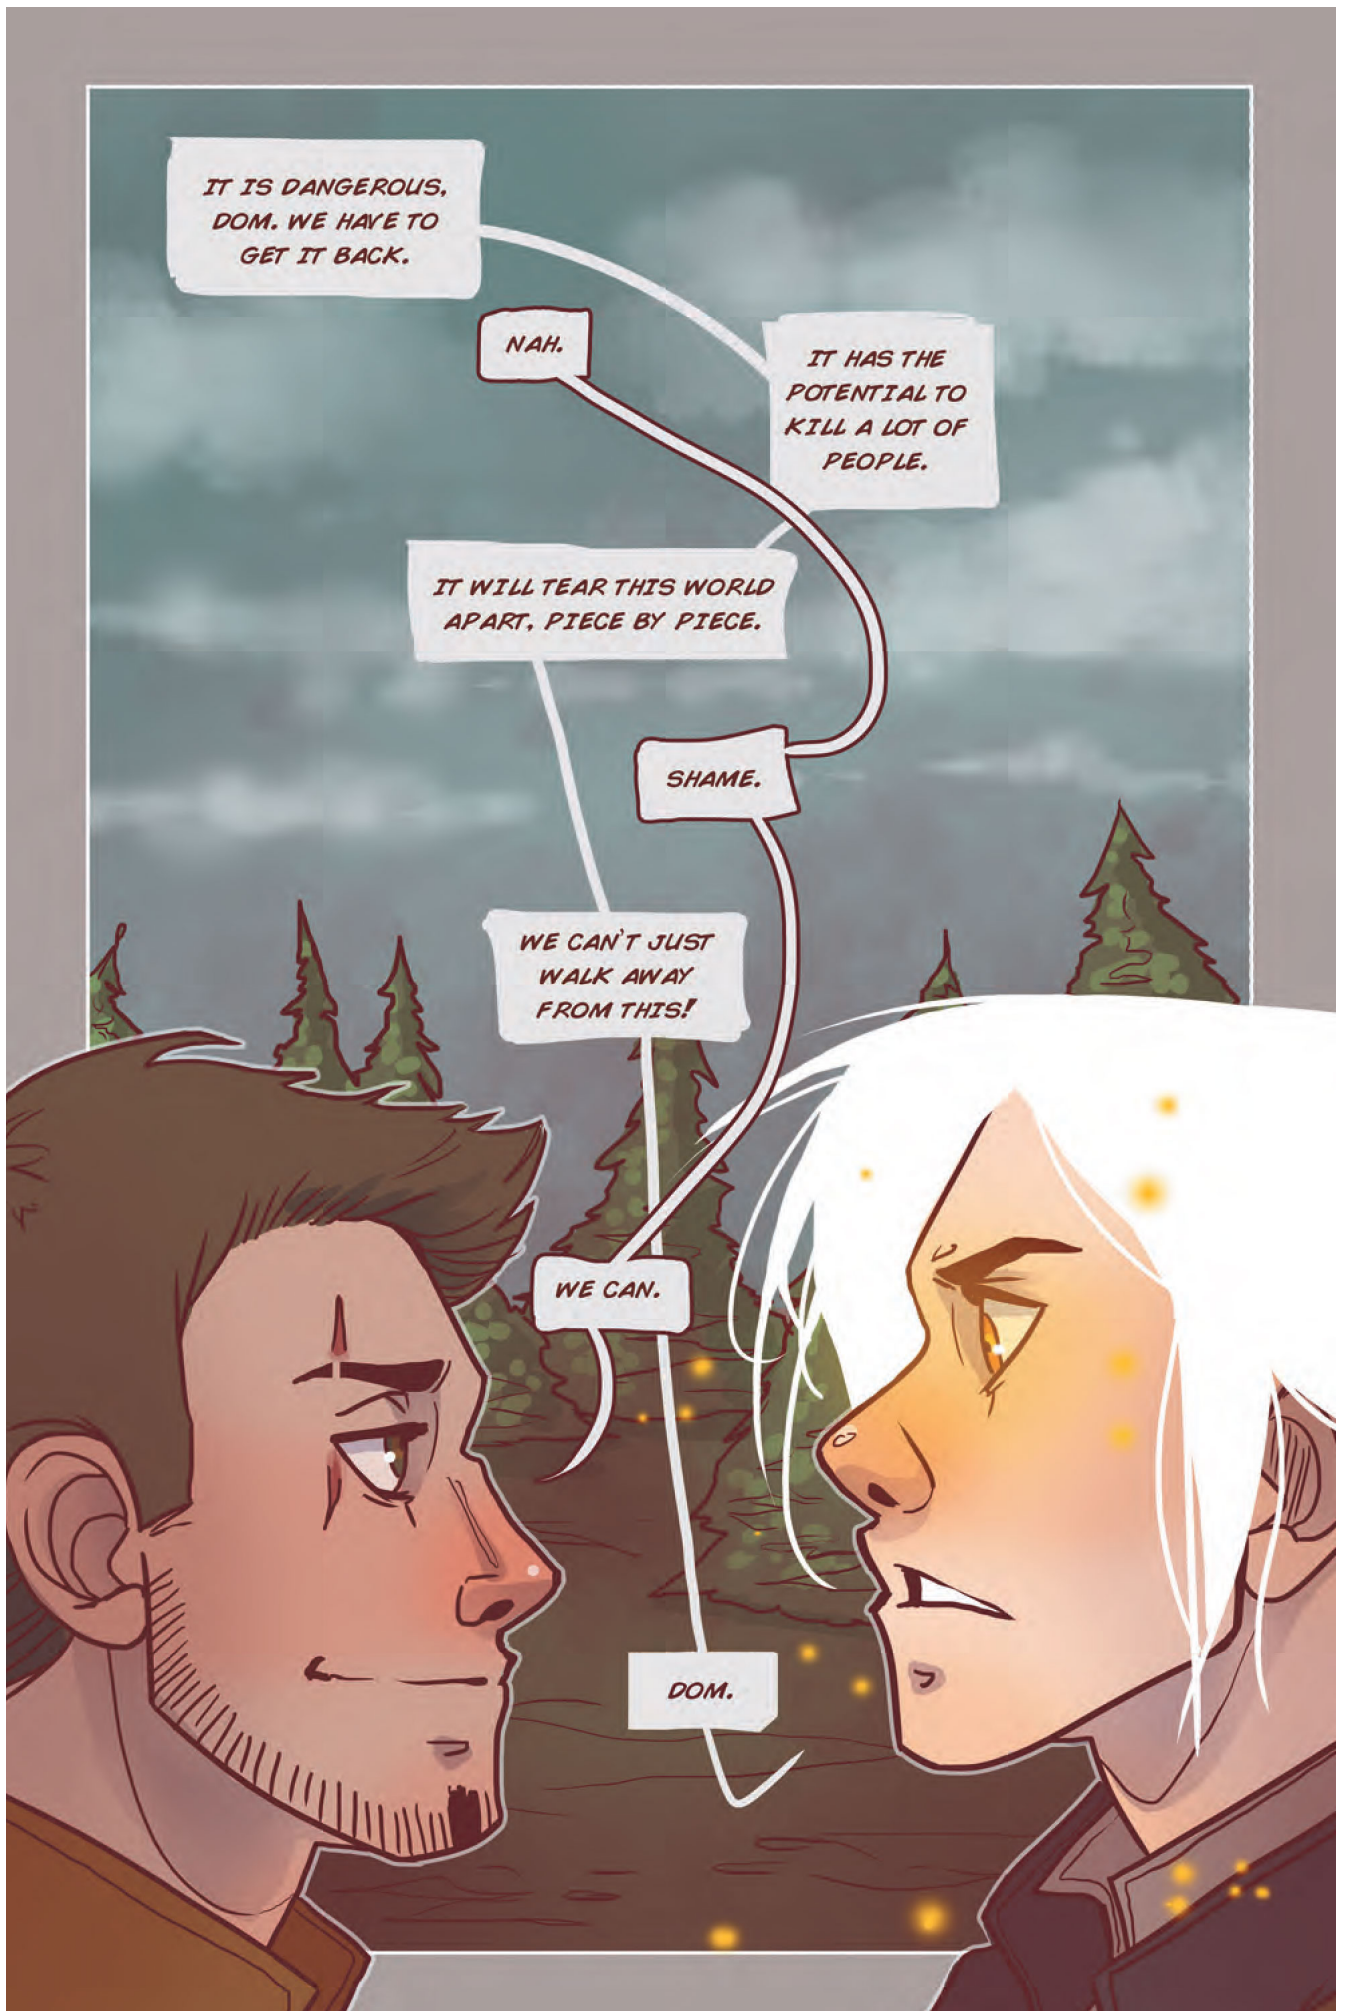

B-BOTH!

AND WHERE MIGHT WE
FIND THIS HUNTER?

DOWN BY THE
SETTLERS RIVER.

IS HE
ALONE?

NO.

IT IS DANGEROUS,
DOM. WE HAVE TO
GET IT BACK.

NAH.

IT HAS THE
POTENTIAL TO
KILL A LOT OF
PEOPLE.

IT WILL TEAR THIS WORLD
APART, PIECE BY PIECE.

SHAME.

WE CAN'T JUST
WALK AWAY
FROM THIS!

WE CAN.

DOM.