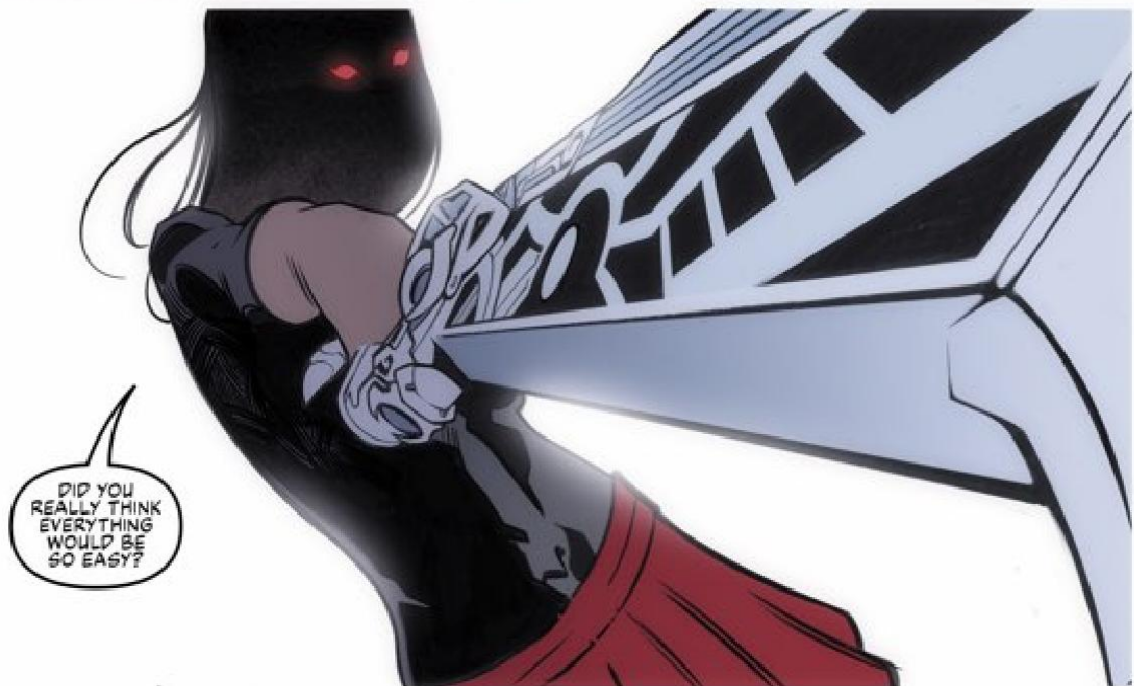

"LOOK AT HIM, NOAH."

DID YOU REALLY THINK EVERYTHING WOULD BE SO EASY?

"I TOLD YOU TO LOOK AT HIM..."

DID YOU
SERIOUSLY
THINK THE ONLY
BLOOD SHE'D
WOULD BE YOUR
ENEMY'S?

I MEAN, WHO WOULD BELIEVE ME, ANYWAY?

BUT... WE SHOULD TALK ABOUT HOW I PASSED OUT IN FRONT OF YOUR FRIEND WHEN I SAW HIM!

WELL YEAH, *THEON* EVOKES THAT REACTION THE FIRST TIME YOU MEET HIM.

IT'S WHY HE AND THE OTHER CREATURES FROM THE DREAMLANDS ARE ABLE TO GO UNNOTICED IF THEY WANT TO. THEY APPEAR LIKE A SHADOW IN THE CORNER OF YOUR EYE.