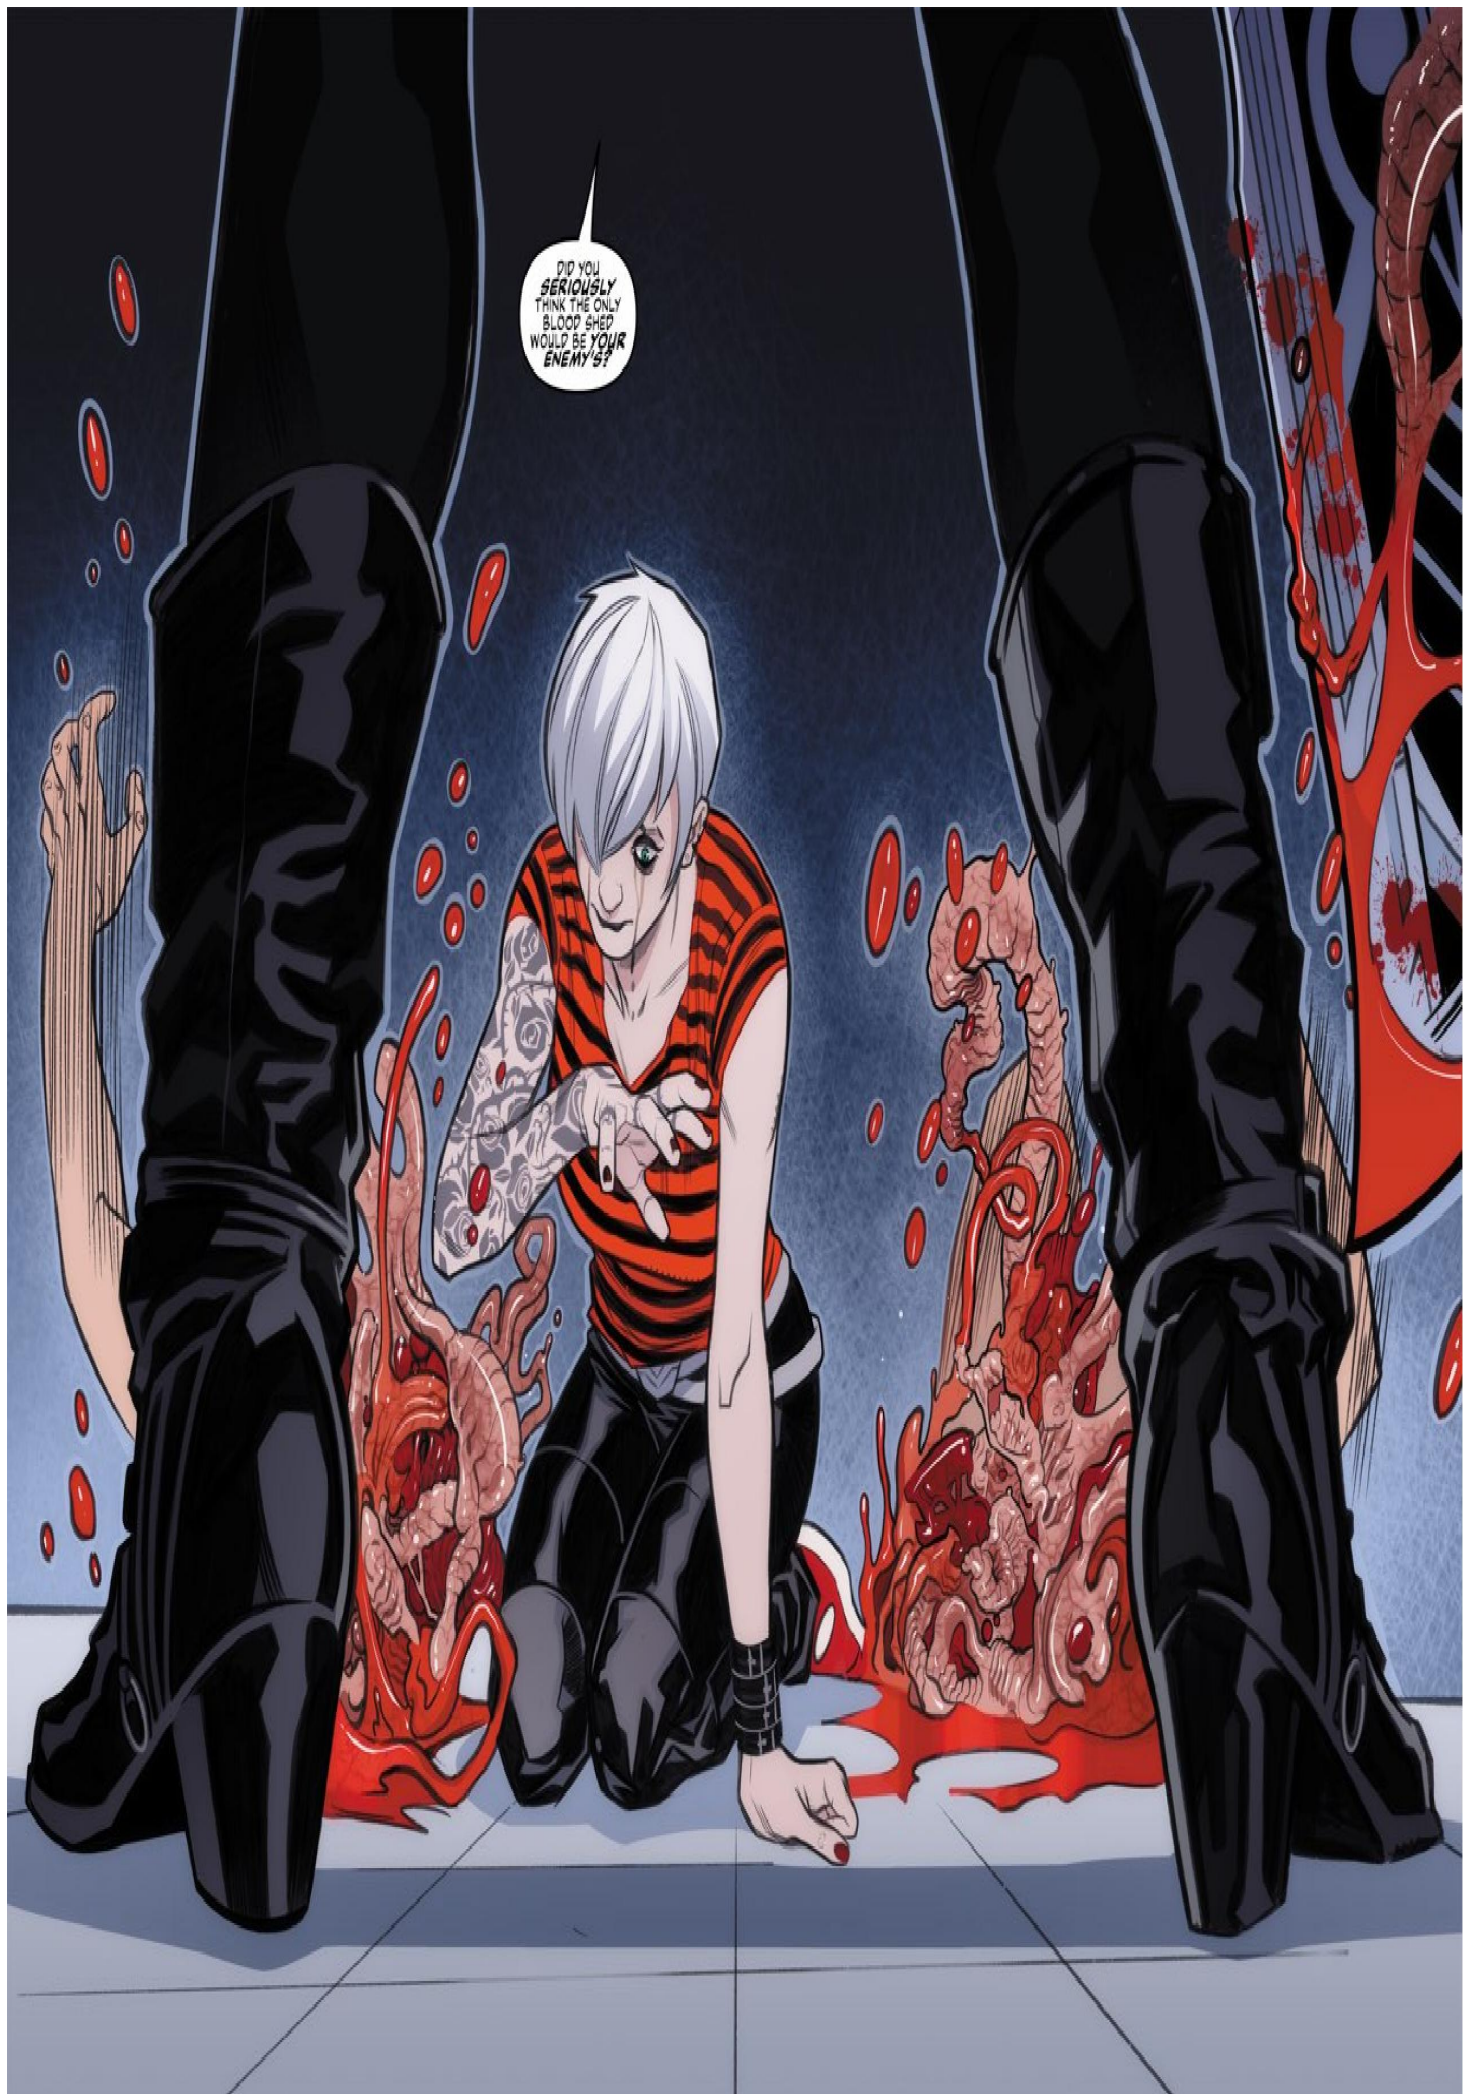

"LOOK AT HIM, NOAH."

DID YOU REALLY THINK EVERYTHING WOULD BE SO EASY?

"I TOLD YOU TO LOOK AT HIM..."

DID YOU
SERIOUSLY
THINK THE ONLY
BLOOD SHE'D
WOULD BE YOUR
ENEMY'S?

I MEAN, WHO WOULD BELIEVE ME, ANYWAY?

BUT... WE SHOULD TALK ABOUT HOW I PASSED OUT IN FRONT OF YOUR FRIEND WHEN I SAW HIM!

WELL YEAH, *THEON* EVOKES THAT REACTION THE FIRST TIME YOU MEET HIM.

IT'S WHY HE AND THE OTHER CREATURES FROM THE DREAMLANDS ARE ABLE TO GO UNNOTICED IF THEY WANT TO. THEY APPEAR LIKE A SHADOW IN THE CORNER OF YOUR EYE.